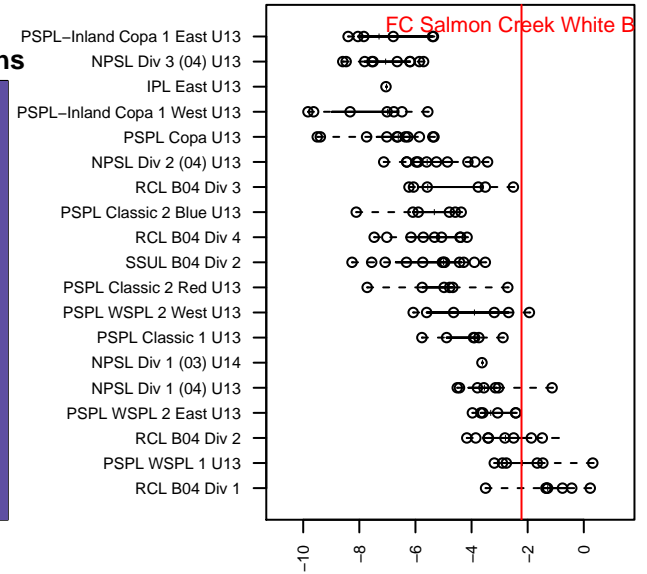

**attack and defense rating
relative to others at age
and all opponents in last 13 months**